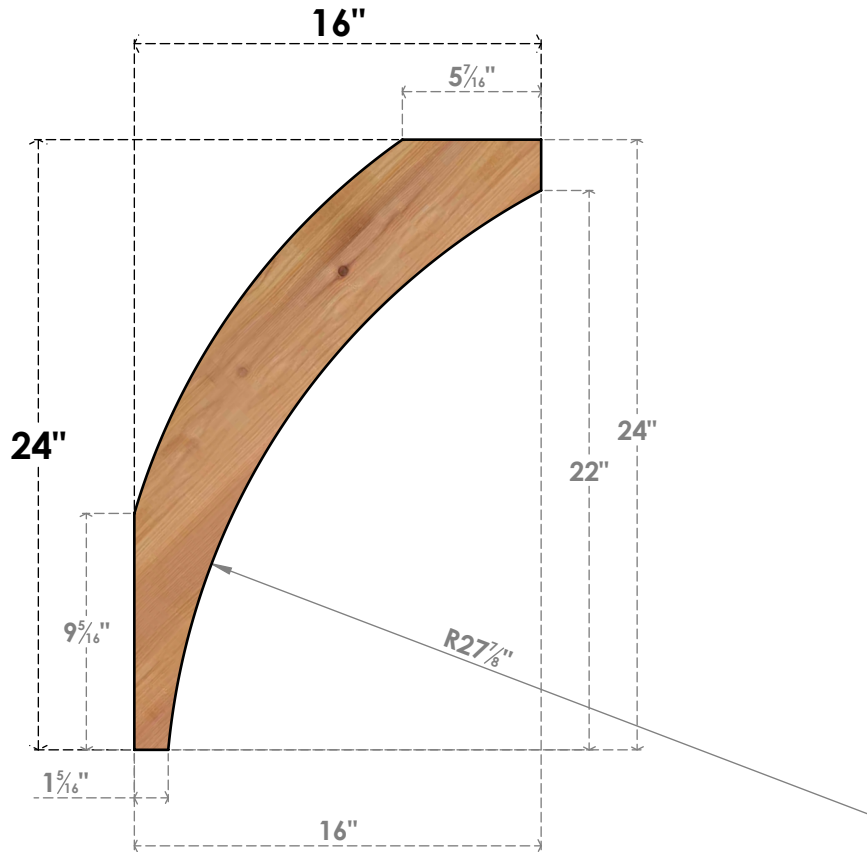

BRC04X16X24THR00SWR

3 1/2"W X 16"D X 24"H THORTON SMOOTH BRACE, WESTERN RED CEDAR

SIDE

FRONT

EKENA MILLWORK
 2300 WEST MAIN ST.
 CLARKSVILLE, TX 75426
 TOLL FREE: 866-607-0453
 WWW.EKENAMILLWORK.COM

NOTES

1. INSTALLATION TO BE COMPLETED IN ACCORDANCE WITH MANUFACTURER'S SPECIFICATIONS.
2. DRAWING MAY NOT BE TO SCALE
3. THIS DRAWING IS INTENDED FOR DESIGN AND PLANNING PURPOSES ONLY.
4. ALL INFORMATION CONTAINED HEREIN WAS CURRENT AT THE TIME OF DEVELOPMENT BUT MUST BE REVIEWED AND APPROVED BY THE PRODUCT MANUFACTURER TO BE CONSIDERED ACCURATE.
5. PRODUCTS ARE NOT KILN DRIED. THIS ITEM IS UNIQUE AND WILL CONTAIN THE NATURAL VARIATIONS THAT THE WOOD SPECIES OFFERS. THIS MAY RESULT IN VARIATIONS UP TO 1/4"