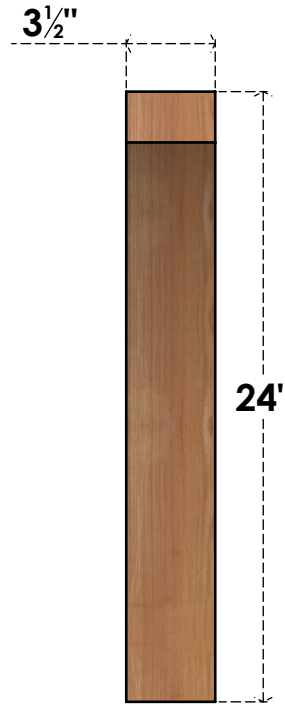

BRC04X16X24THR00SWR

3 1/2"W X 16"D X 24"H THORTON SMOOTH BRACE, WESTERN RED CEDAR

SIDE

FRONT

EKENA MILLWORK
 2300 WEST MAIN ST.
 CLARKSVILLE, TX 75426
 TOLL FREE: 866-607-0453
 WWW.EKENAMILLWORK.COM

NOTES

1. INSTALLATION TO BE COMPLETED IN ACCORDANCE WITH MANUFACTURER'S SPECIFICATIONS.
2. DRAWING MAY NOT BE TO SCALE
3. THIS DRAWING IS INTENDED FOR DESIGN AND PLANNING PURPOSES ONLY.
4. ALL INFORMATION CONTAINED HEREIN WAS CURRENT AT THE TIME OF DEVELOPMENT BUT MUST BE REVIEWED AND APPROVED BY THE PRODUCT MANUFACTURER TO BE CONSIDERED ACCURATE.
5. PRODUCTS ARE NOT KILN DRIED. THIS ITEM IS UNIQUE AND WILL CONTAIN THE NATURAL VARIATIONS THAT THE WOOD SPECIES OFFERS. THIS MAY RESULT IN VARIATIONS UP TO 1/4"